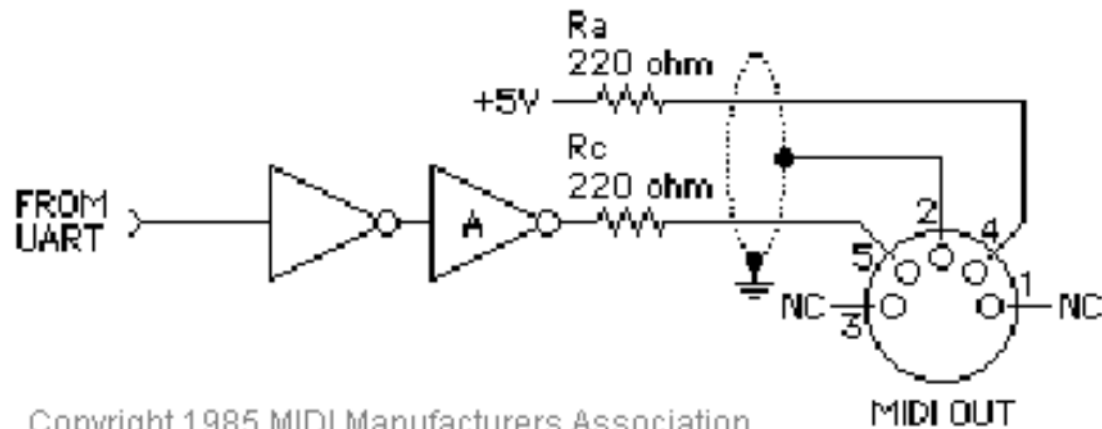

ADAPTER MIDI OUT -> ULTIMA MIDI IN

Socket DIN5 - MINI JACK 3,5mm TRS (Stereo)

TO MIDI OUT

TO U2 MIDI IN

Attention !!! The MIDI OUT of your device must comply with the MIDI standard.