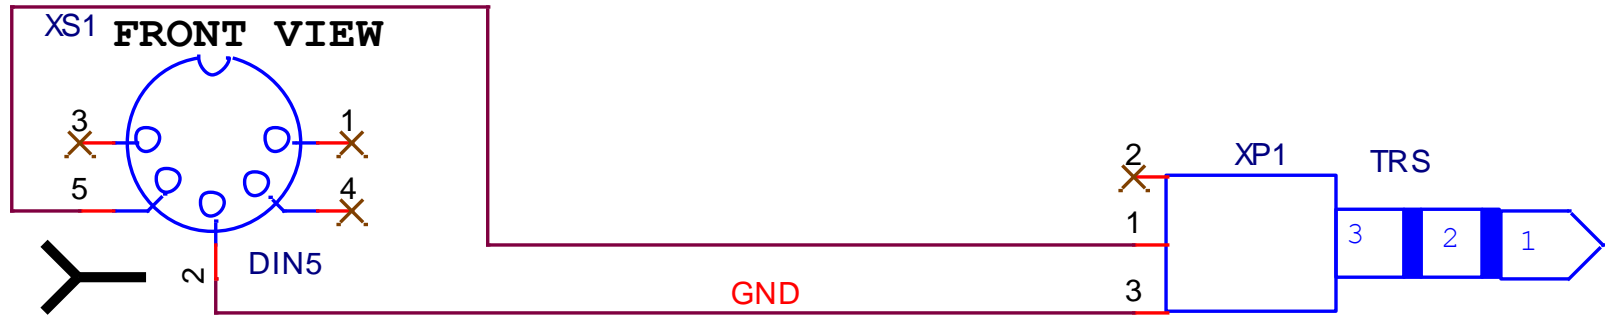

ADAPTER MIDI OUT -> ULTIMA MIDI IN

Socket DIN5 - MINI JACK 3,5mm TRS (Stereo)

TO MIDI OUT

TO U2 MIDI IN

Attention !!! The MIDI OUT of your device must comply with the MIDI standard.