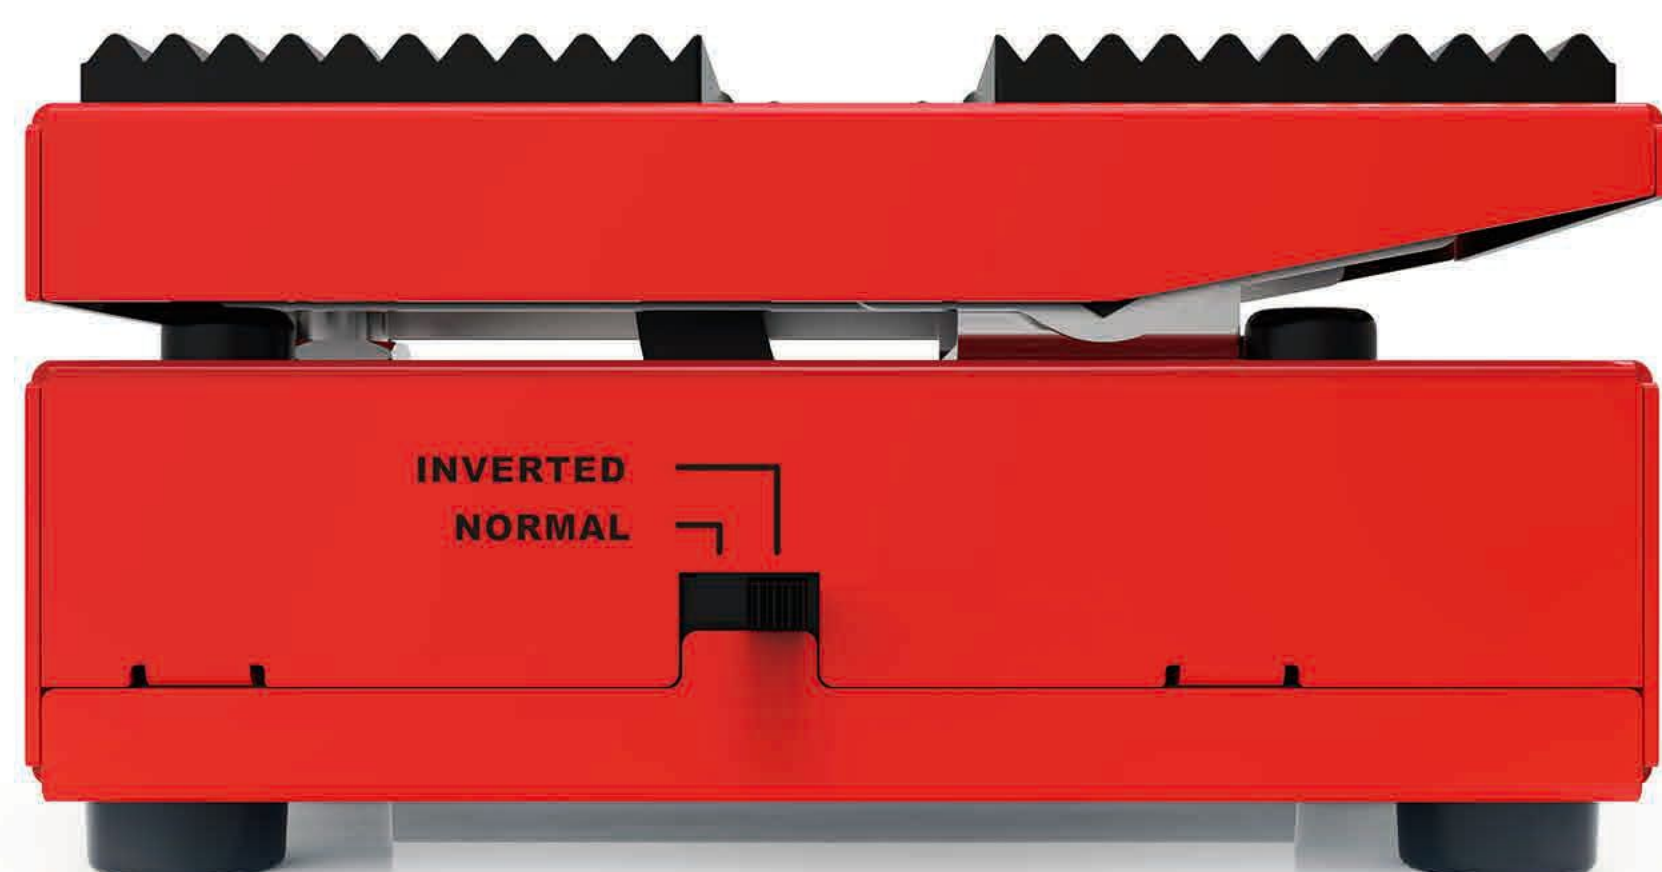

You wanted it, we did it!

The size loved and praised by many.  
Expression pedal that you can use with musical gear  
that supports standard expression pedals.

This versatile pedal that can be used to change the value of any  
effect depending on the connected device.

#### Description:

- \* passive operation
- \* compact enclosure
- \* **10** kOhm pot value
- \* TS and TRS outputs to control  
two different devices simultaneously
- \* normal and inverted modes

#### Dimensions:

length 110mm  
width 62mm  
height 55mm  
weight 0,45kg

avoid direct sunlight, dusty or humid environment  
clean with soft and dry cloth  
do not allow objects or liquids to penetrate the unit